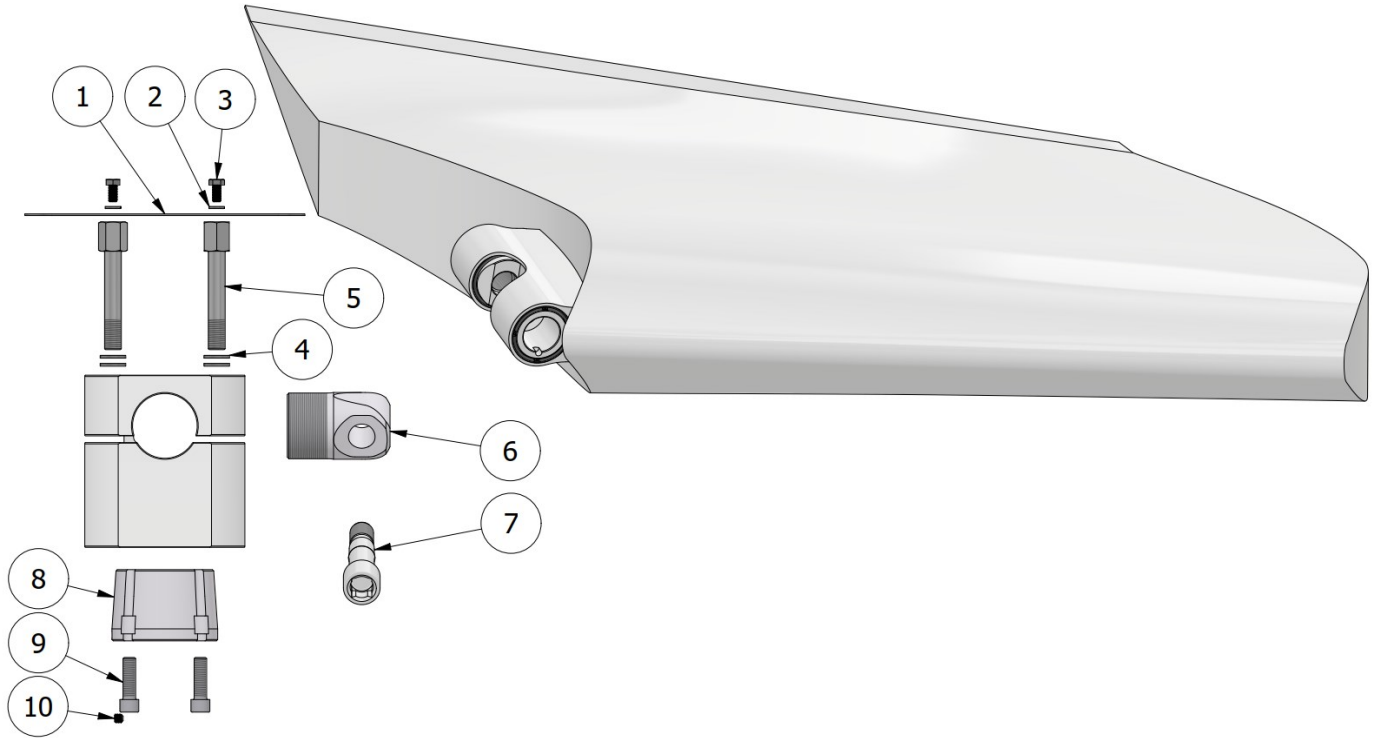

CLASS 10000 MAG SERIES 12

PARTS LIST

ITEM	DESCRIPTION
1	SERIES 12 AIR SEAL
2	Helical Spring Lock Washers
3	AIR SEAL BOLTS
4	SERIES 12 CLAMP BOLT FLAT WASHER
5	SERIES 12 CLAMP BOLT
6	SERIES 12 ROD END
7	SERIES 12 BLADE BOLT
8	HIGH TORQUE U BUSHING
9	M12 BUSHING BOLT
10	BUSHING SET SCREW